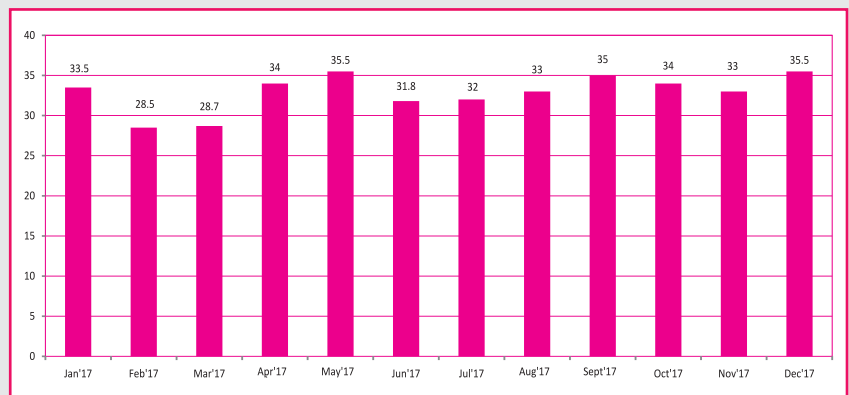

**Lam Coke**  
in Rs per kg  
inclusive of excise upto June'17  
from July'17 exclusive of GST

**Al Ingot**  
in Rs per kg  
inclusive of excise upto June'17  
from July'17 exclusive of GST