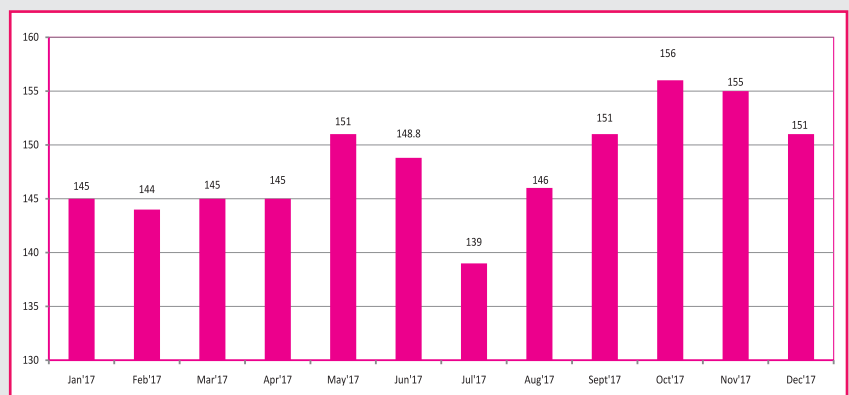

**Lam Coke**  
in Rs per kg  
inclusive of excise upto June'17  
from July'17 exclusive of GST

**Al Ingot**  
in Rs per kg  
inclusive of excise upto June'17  
from July'17 exclusive of GST