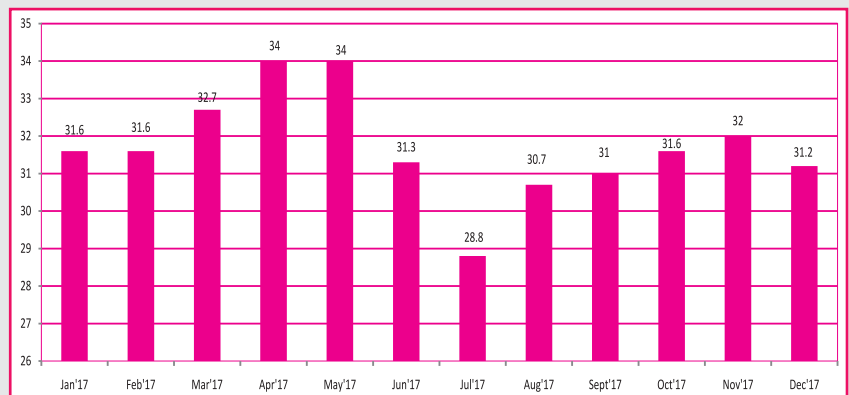

**Lam Coke**  
in Rs per kg  
inclusive of excise upto June'17  
from July'17 exclusive of GST

**Al Ingot**  
in Rs per kg  
inclusive of excise upto June'17  
from July'17 exclusive of GST