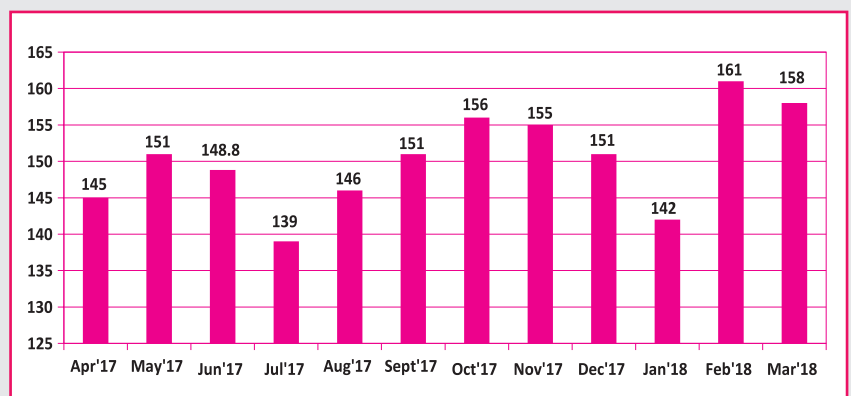

LAM COKE
in Rs per kg
inclusive of excise upto June'17
from July'17 exclusive of GST

ALUMINIUM INGOT
in Rs per kg
inclusive of excise upto June'17
from July'17 exclusive of GST

Price Trend of Foundry Raw Materials