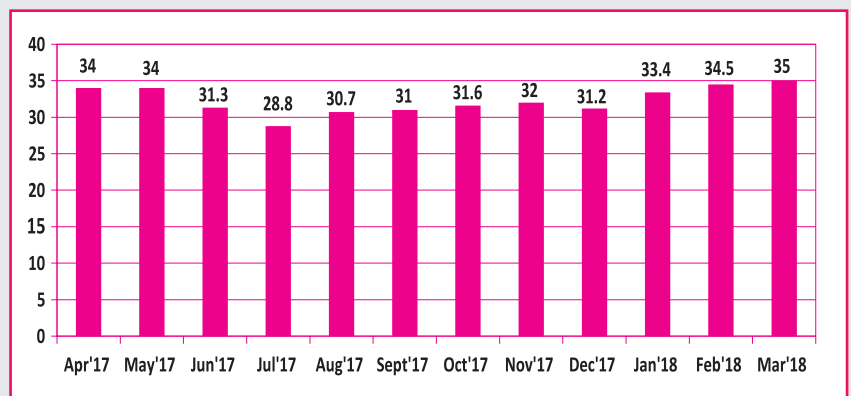

LAM COKE
in Rs per kg
inclusive of excise upto June'17
from July'17 exclusive of GST

ALUMINIUM INGOT
in Rs per kg
inclusive of excise upto June'17
from July'17 exclusive of GST

Price Trend of Foundry Raw Materials