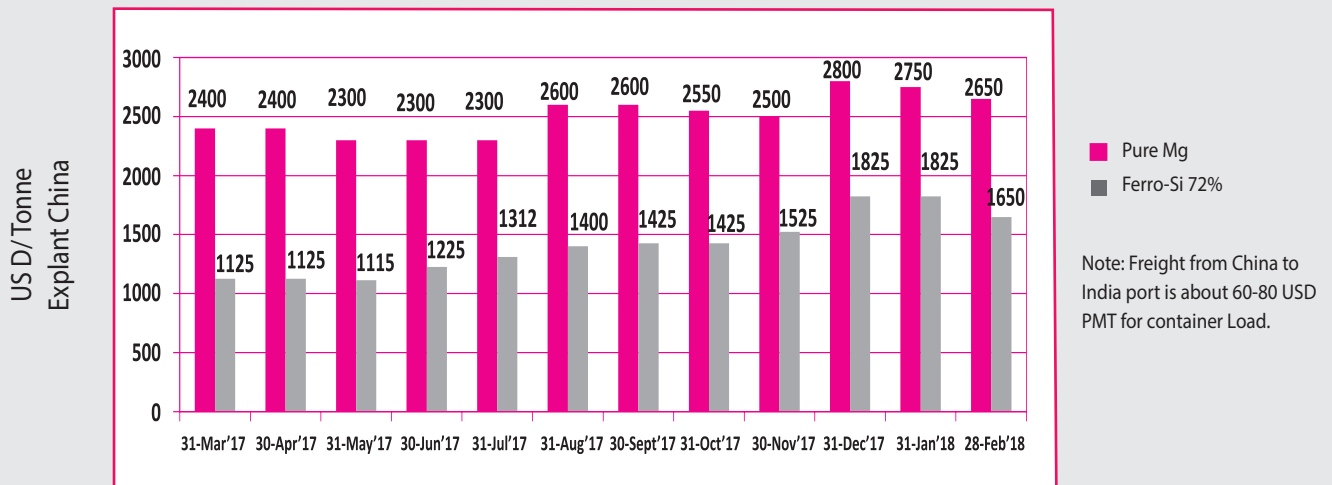

FERRO-Si / PURE Mg