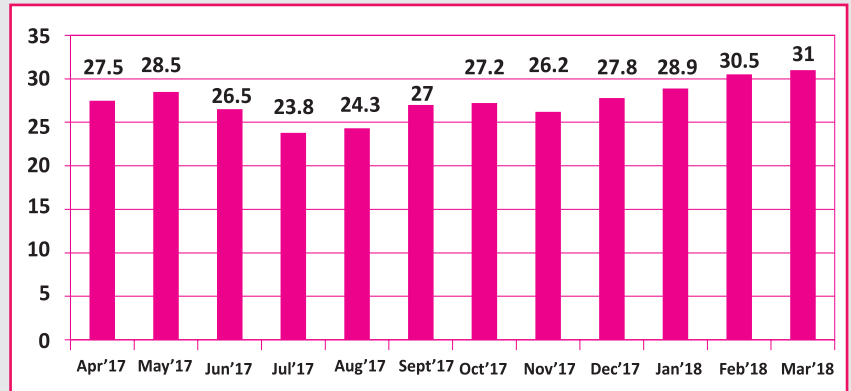

Price Trend of Foundry Raw Materials

MELTING STEEL SCRAP
in Rs per kg
inclusive of excise upto June'17
from July'17 exclusive of GST