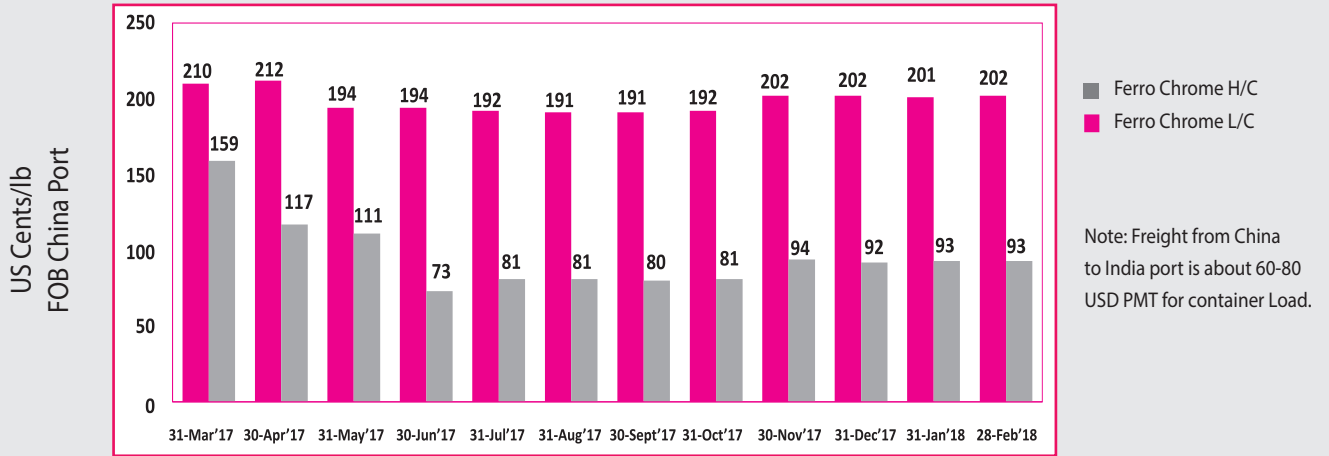

Price Trend of Foundry Raw Materials

FERRO-CHROME