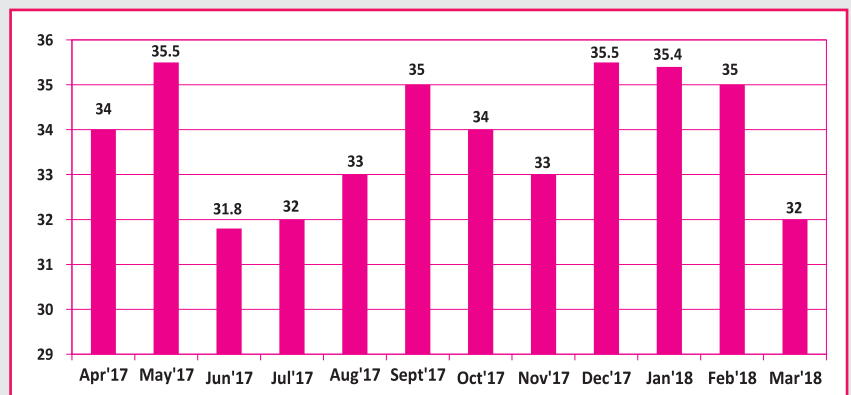

LAM COKE
in Rs per kg
inclusive of excise upto June'17
from July'17 exclusive of GST

ALUMINIUM INGOT
in Rs per kg
inclusive of excise upto June'17
from July'17 exclusive of GST

Price Trend of Foundry Raw Materials