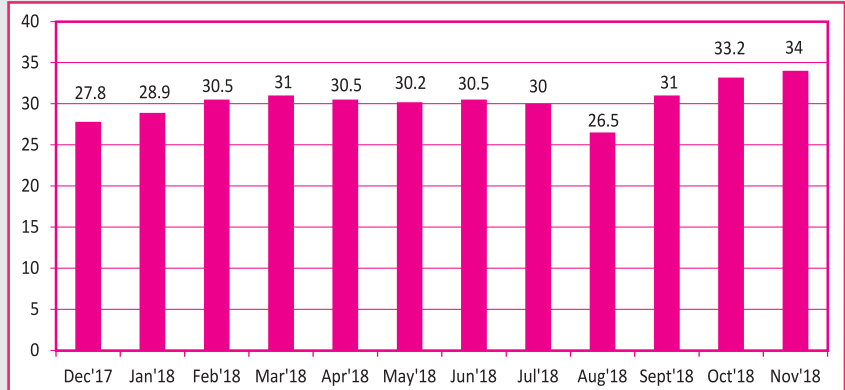

Price Trend of Foundry Raw Materials

MELTING STEEL SCRAP
in Rs per kg
Exclusive of GST

PIG IRON
in Rs per kg
Exclusive of GST

LAM COKE
in Rs per kg
Exclusive of GST

ALUMINIUM INGOT
in Rs per kg
Exclusive of GST