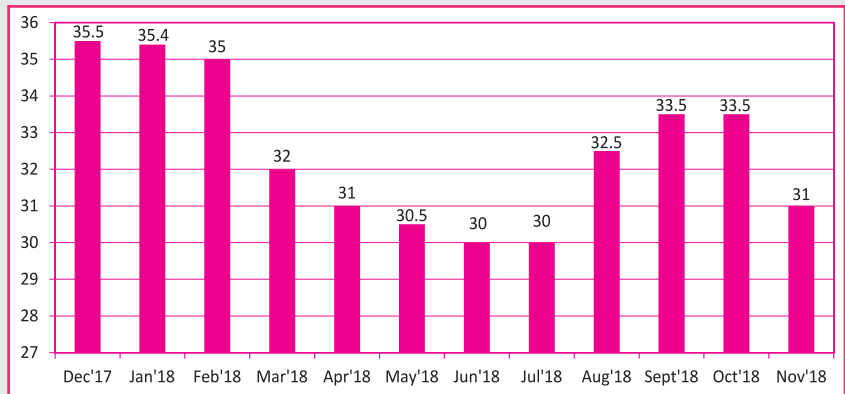

Price Trend of Foundry Raw Materials

MELTING STEEL SCRAP
in Rs per kg
Exclusive of GST

PIG IRON
in Rs per kg
Exclusive of GST

LAM COKE
in Rs per kg
Exclusive of GST

ALUMINIUM INGOT
in Rs per kg
Exclusive of GST