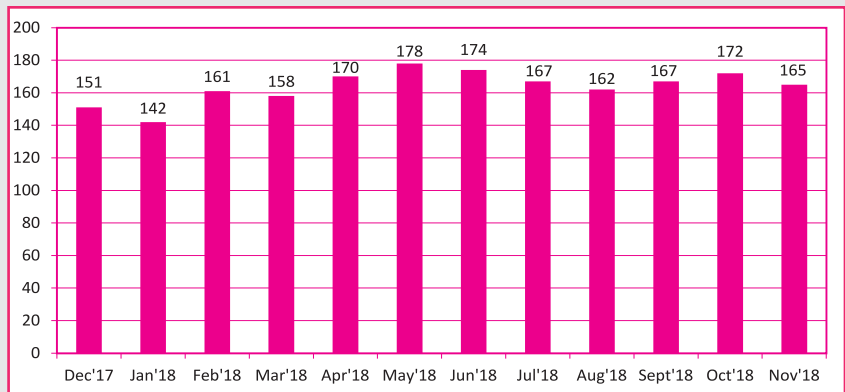

Price Trend of Foundry Raw Materials

MELTING STEEL SCRAP
in Rs per kg
Exclusive of GST

PIG IRON
in Rs per kg
Exclusive of GST

LAM COKE
in Rs per kg
Exclusive of GST

ALUMINIUM INGOT
in Rs per kg
Exclusive of GST