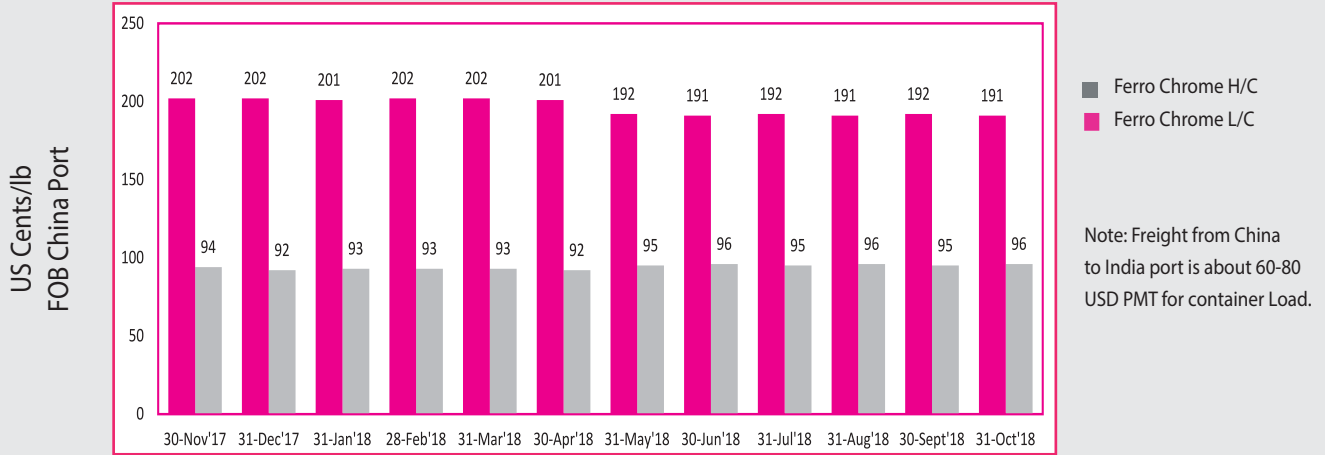

Price Trend of Foundry Raw Materials

FERRO-CHROME

FERRO-Si / PURE Mg

FERRO-Mn