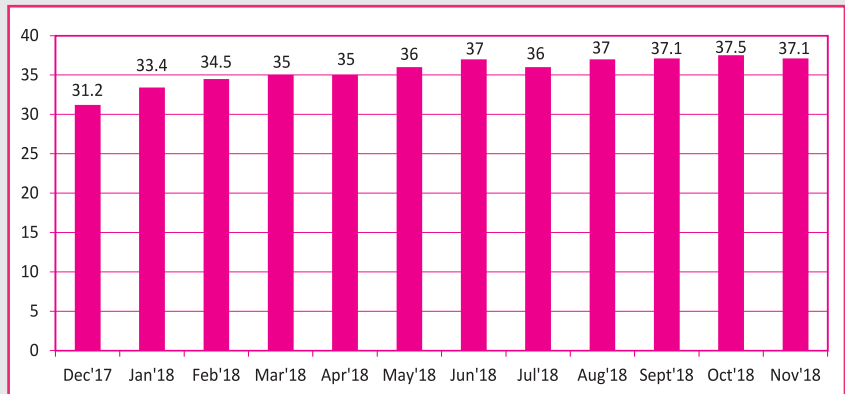

Price Trend of Foundry Raw Materials

MELTING STEEL SCRAP
in Rs per kg
Exclusive of GST

PIG IRON
in Rs per kg
Exclusive of GST

LAM COKE
in Rs per kg
Exclusive of GST

ALUMINIUM INGOT
in Rs per kg
Exclusive of GST