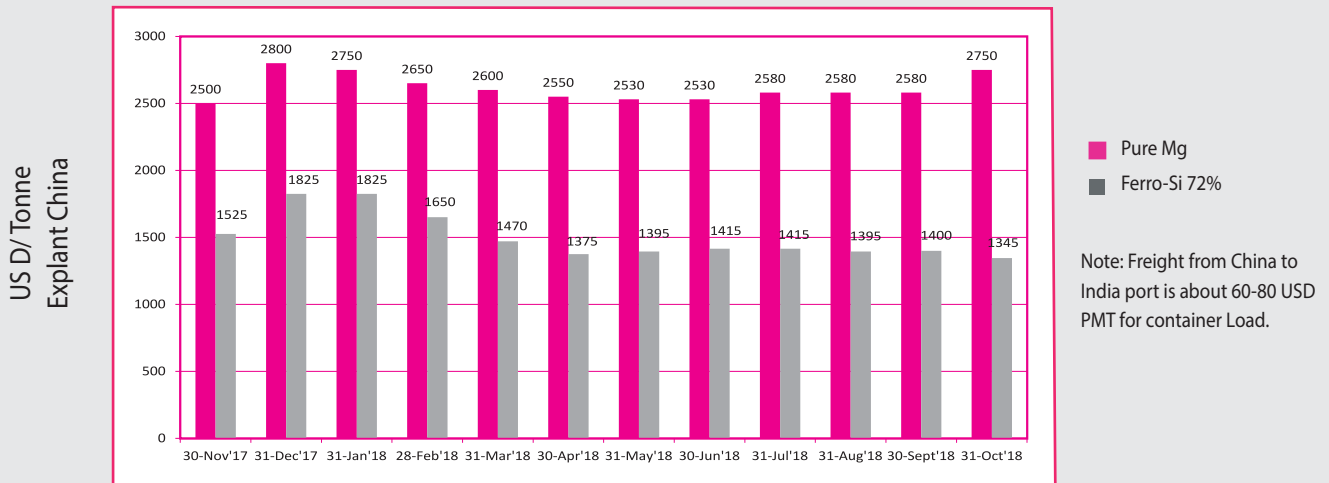

Price Trend of Foundry Raw Materials

FERRO-CHROME

FERRO-Si / PURE Mg

FERRO-Mn