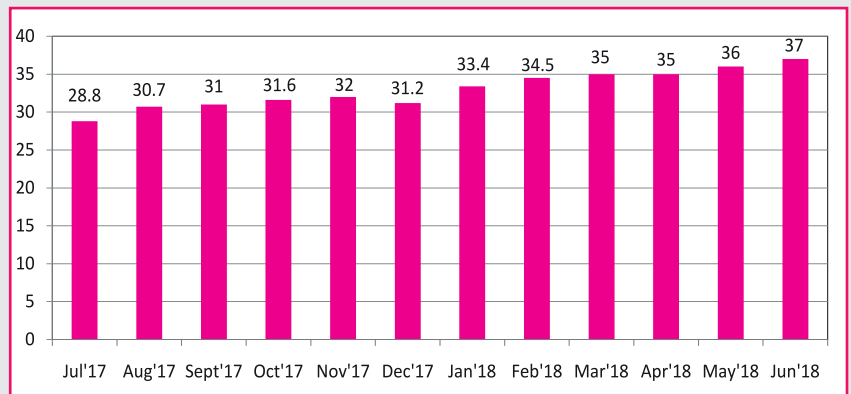

Price Trend of Foundry Raw Materials

MELTING STEEL SCRAP
in Rs per kg
Exclusive of GST

PIG IRON
in Rs per kg
Exclusive of GST

LAM COKE
in Rs per kg
Exclusive of GST

ALUMINIUM INGOT
in Rs per kg
Exclusive of GST