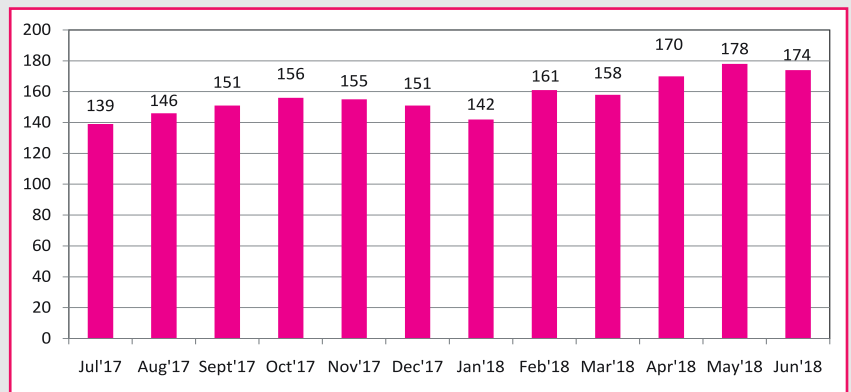

Price Trend of Foundry Raw Materials

MELTING STEEL SCRAP
in Rs per kg
Exclusive of GST

PIG IRON
in Rs per kg
Exclusive of GST

LAM COKE
in Rs per kg
Exclusive of GST

ALUMINIUM INGOT
in Rs per kg
Exclusive of GST