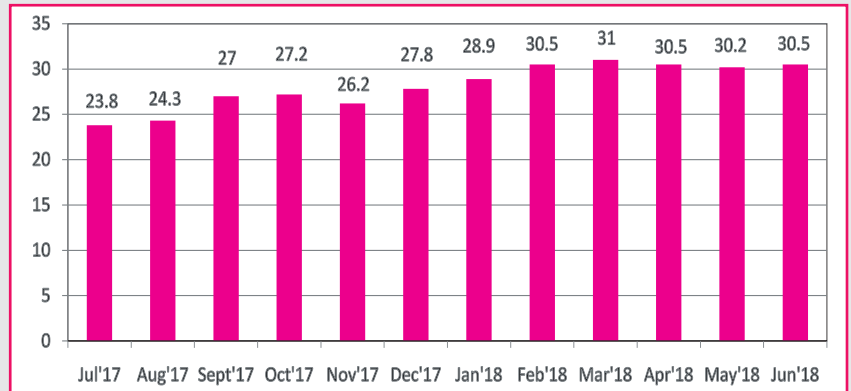

Price Trend of Foundry Raw Materials

MELTING STEEL SCRAP
in Rs per kg
Exclusive of GST

PIG IRON
in Rs per kg
Exclusive of GST

LAM COKE
in Rs per kg
Exclusive of GST

ALUMINIUM INGOT
in Rs per kg
Exclusive of GST