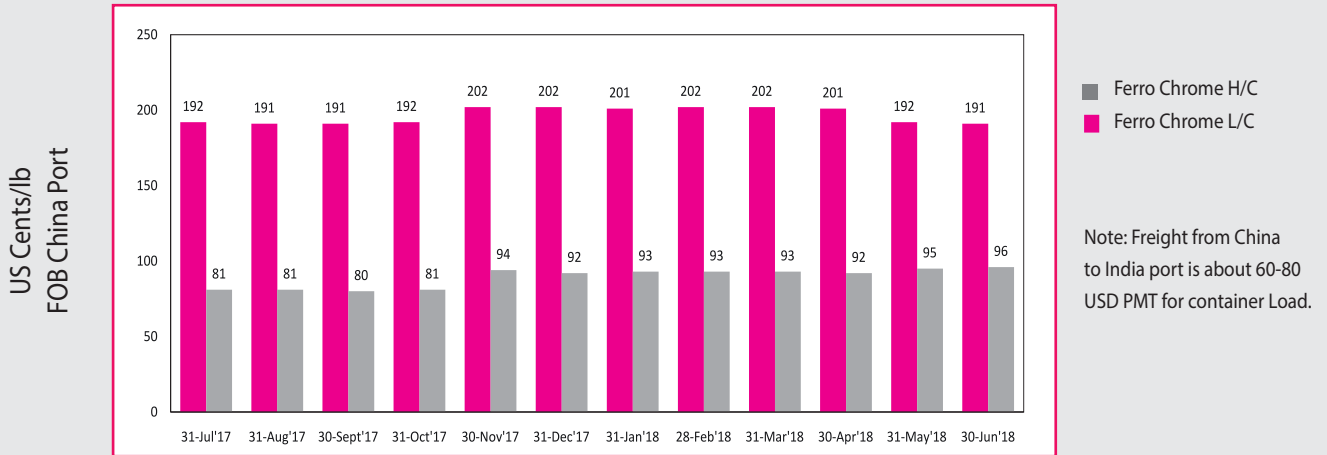

Price Trend of Foundry Raw Materials

FERRO-CHROME

FERRO-Si / PURE Mg

FERRO-Mn