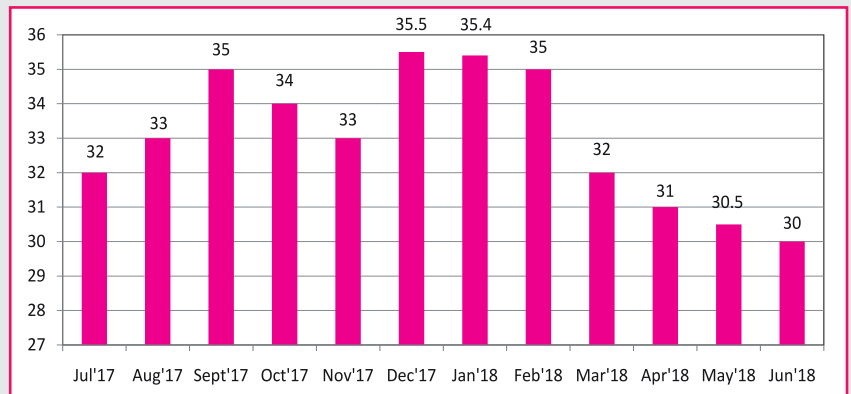

Price Trend of Foundry Raw Materials

MELTING STEEL SCRAP
in Rs per kg
Exclusive of GST

PIG IRON
in Rs per kg
Exclusive of GST

LAM COKE
in Rs per kg
Exclusive of GST

ALUMINIUM INGOT
in Rs per kg
Exclusive of GST