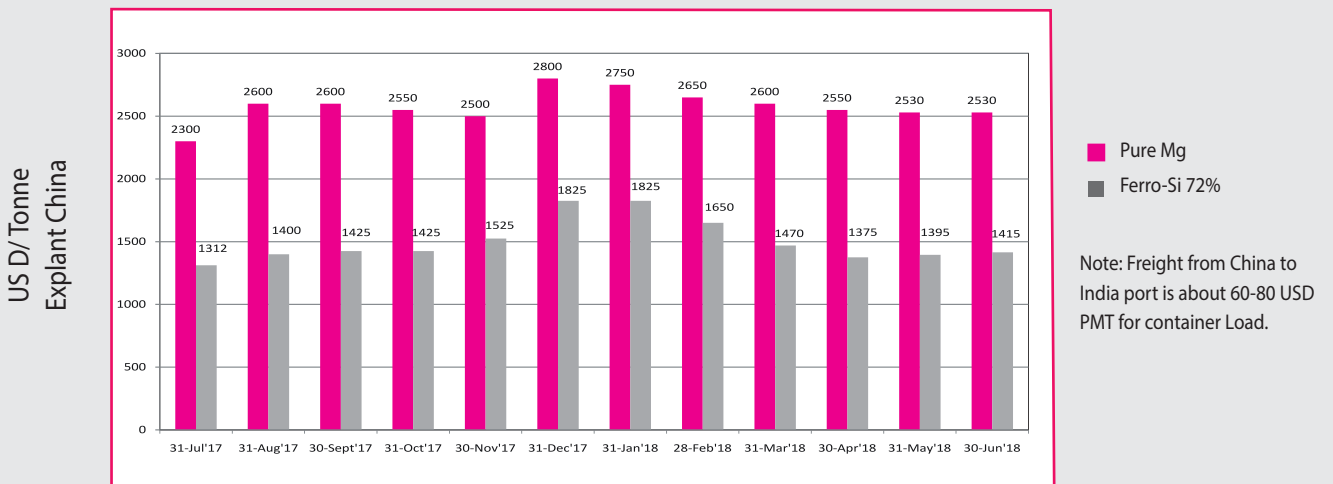

Price Trend of Foundry Raw Materials

FERRO-CHROME

FERRO-Si / PURE Mg

FERRO-Mn